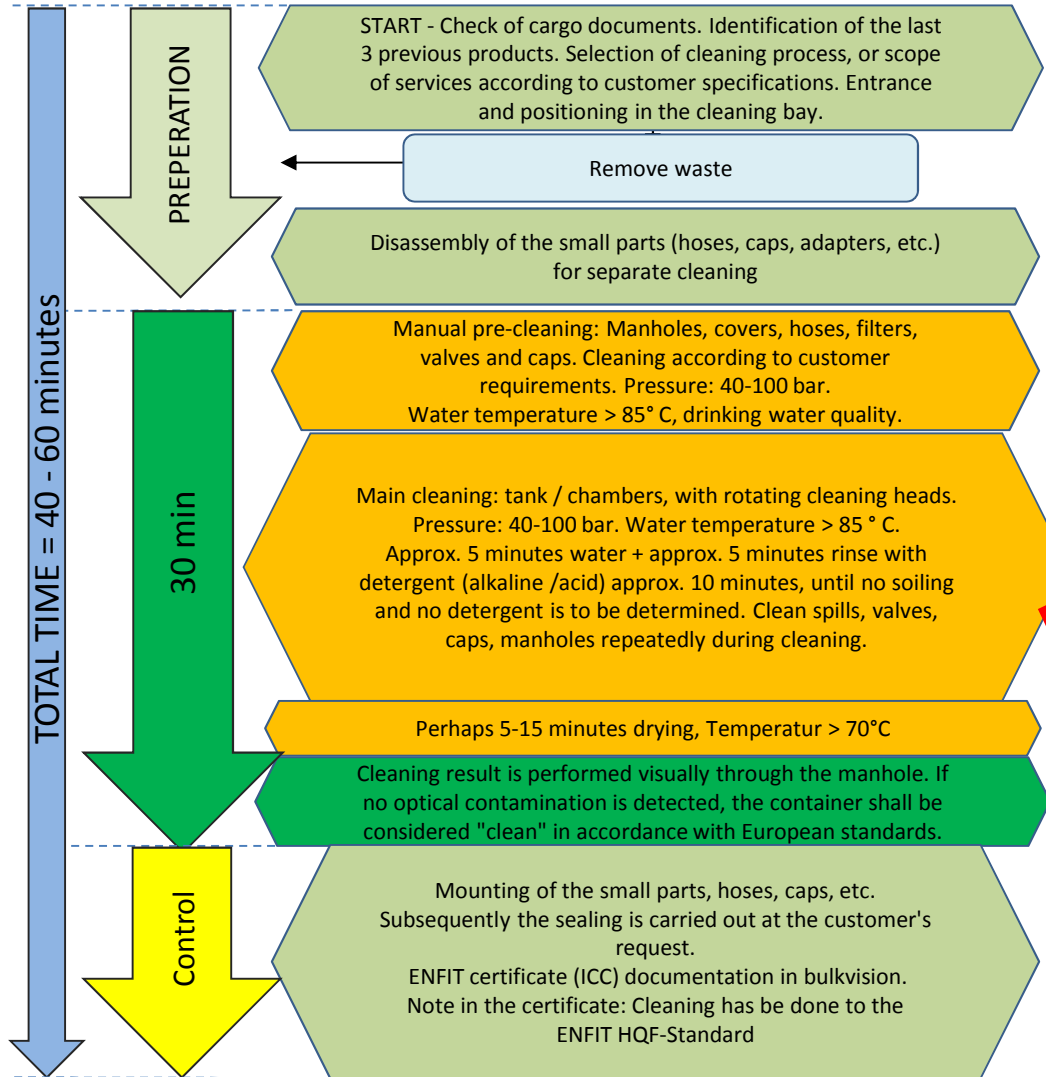

ENFIT-HQF 20.5

COPYRIGHT ENFIT

HQF-CLEANING-STANDARD ENFIT-P 20.5

Produkts: Food, Feed, Juice, eg.

HQF-CLEANING-STANDARD ENFIT-P 20.5

Produkts: Food, Feed, Juice, eg.

Copyright ENFIT